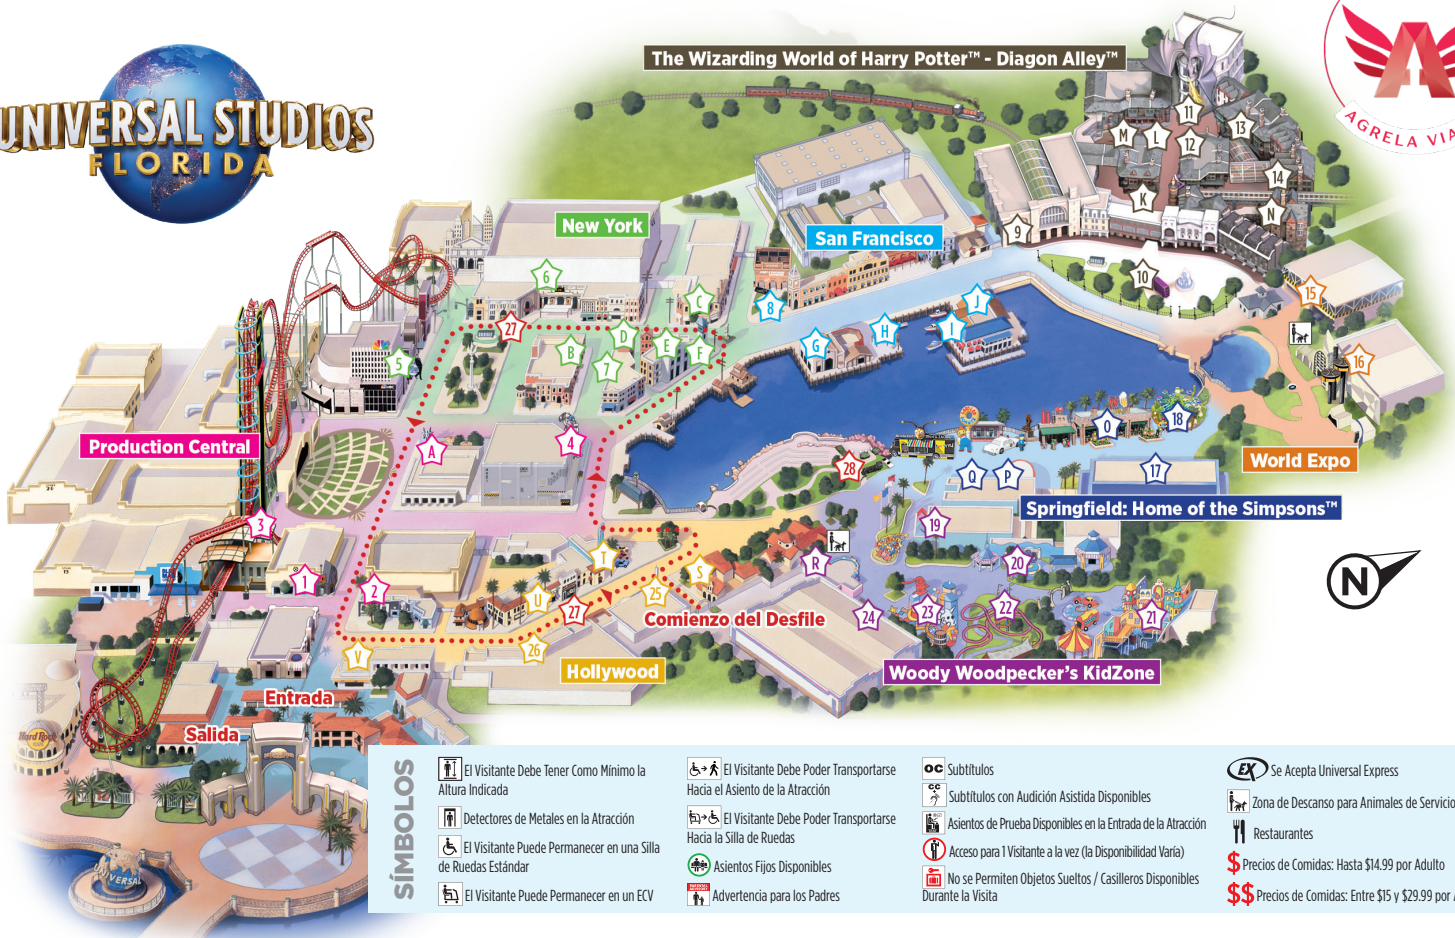

The Wizarding World of Harry Potter™ - Diagon Alley™

SÍMBOLOS

- El Visitante Debe Tener Como Mínimo la Altura Indicada
- Detectores de Metales en la Atracción
- El Visitante Puede Permanecer en una Silla de Ruedas Estándar
- El Visitante Puede Permanecer en un ECV
- El Visitante Debe Poder Transportarse Hacia el Asiento de la Atracción
- El Visitante Debe Poder Transportarse Hacia la Silla de Ruedas
- Asientos Fijos Disponibles
- Advertencia para los Padres
- Subtítulos
- Subtítulos con Audición Asistida Disponibles
- Asientos de Prueba Disponibles en la Entrada de la Atracción
- Acceso para 1 Visitante a la vez (la Disponibilidad Varía)
- No se Permiten Objetos Sueltos / Casilleros Disponibles Durante la Visita
- Se Acepta Universal Express
- Zona de Descanso para Animales de Servicio
- Restaurantes
- Precios de Comidas: Hasta $14.99 por Adulto
- Precios de Comidas: Entre $15 y $29.99 por Adulto

MAPA DEL PARQUE UNIVERSAL STUDIOS FLORIDA

Production Central

- 1 Despicable Me Minion Mayhem
- 2 Shrek 4-D
- 3 Hollywood Rip Ride Rockit
- 4 TRANSFORMERS™: The Ride-3D
- A Universal Studios' Classic Monsters Cafe $

New York

- 5 Race Through New York Starring Jimmy Fallon
- 6 Revenge of the Mummy
- 7 The Blues Brothers® Show
- B Finnegan's Bar & Grill $$
- C Louie's Italian Restaurant $
- D Auntie Anne's Pretzels $
- E Ben & Jerry's Ice Cream $
- F Starbucks® $

San Francisco

- 8 Fast & Furious - Supercharged
- G Richter's Burger Co. $
- H Chez Alcatraz $
- I Lombard's Seafood Grille $$
- J San Francisco Pastry Company $

The Wizarding World of Harry Potter™ - Diagon Alley™

- 9 Hogwarts™ Express* - King's Cross Station *Se requiere un Boleto de Parque a Parque. Aplican restricciones adicionales.
- 10 Knight Bus™
- 11 Harry Potter and the Escape from Gringotts™
- 12 Ollivanders™
- 13 Gringotts™ Money Exchange
- 14 The Tales of Beedle the Bard™ / Celestina Warbeck and the Banshees
- K Leaky Cauldron™ $
- L Floean Fortescue's Ice-Cream Parlour $
- M Fountain of Fair Fortune $
- N The Hopping Pot $

World Expo

- 15 FEAR FACTOR LIVE
- 16 MEN IN BLACK™ Alien Attack™

Springfield: Home of the Simpsons™

- 17 The Simpsons Ride™
- 18 Kang & Kodos' Twirl 'n' Hurl
- O Duff Brewery $
- P Fast Food Boulevard™ $
- Q Moe's Tavern $

Woody Woodpecker's KidZone

- 19 Animal Actors on Location!
- 20 A Day in the Park with Barney™
- 21 Curious George Goes To Town™
- 22 Woody Woodpecker's Nuthouse Coaster
- 23 Fievel's Playland
- 24 E.T. Adventure
- R KidZone Pizza Company $

Hollywood

- 25 Universal Orlando's Horror Make-up Show
- 26 YA ABRIÓ The Bourne Stuntacular
- S Cafe La Bamba $$
- T Mel's Drive-In $
- U Schwab's Pharmacy $
- V TODAY Cafe $

Actuaciones en Todo el Parque

- 27 Universal's Superstar Parade
- 28 Universal Orlando's Cinematic Celebration